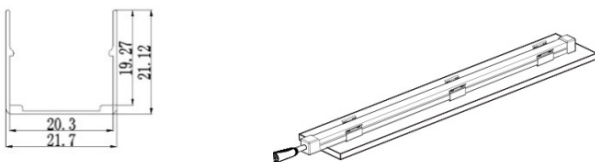

RATED LUMEN MAINTENANCE

All configurations	L70>50,000h
--------------------	-------------

DIMENSIONS

W x H (mm)	20 x 20
L (mm)	5000 (standard reel). Customised length available (1000-8000)
L1 (mm)	300

POWER ENTRY OPTIONS

MOUNTING

Side bend $\leq 200\text{mm}$

ALUMINIUM CLIP

ALUMINIUM PROFILE

PERFORMANCE

PRODUCT	BEND	SIZE (mm)	OPTICS	POWER (W)	CCT (K)	CRI	Lm	Lm/W
SKYLINE FLEX	SIDE BEND	1515	Diffused	5	4000	80	375	75
SKYLINE FLEX	SIDE BEND	1515	Diffused	10	4000	80	700	70
SKYLINE FLEX	SIDE BEND	1515	Diffused	15	4000	80	975	65
SKYLINE FLEX	SIDE BEND	1515	Diffused	5	TW 2700-6500	80	300	60
SKYLINE FLEX	SIDE BEND	1515	Diffused	10	TW 2700-6500	80	550	55
SKYLINE FLEX	SIDE BEND	1515	Diffused	15	TW 2700-6500	80	750	50
SKYLINE FLEX	SIDE BEND	1515	Diffused	15	RGBW	80	450	30