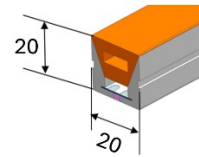

RATED LUMEN MAINTENANCE

All configurations	L70>50,000h
--------------------	-------------

DIMENSIONS

W x H (mm)	20 x 20
L (mm)	5000 (standard reel). Customised length available (1000-8000)
L1 (mm)	300

POWER ENTRY OPTIONS