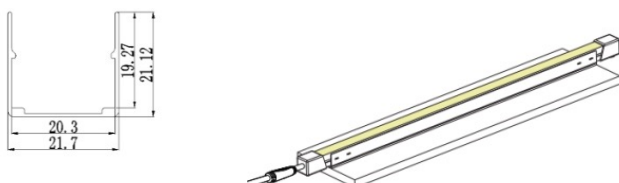

RATED LUMEN MAINTENANCE

All configurations	L70>50,000h
--------------------	-------------

DIMENSIONS

W x H (mm)	20 x 20
L (mm)	5000 (standard reel). Customised length available (1000-8000)
L1 (mm)	300

POWER ENTRY OPTIONS

MOUNTING

Side bend $\leq 200\text{mm}$

ALUMINIUM CLIP

ALUMINIUM PROFILE

PERFORMANCE

PRODUCT	BEND	SIZE (mm)	OPTICS	POWER (W)	CCT (K)	CRI	Lm	Lm/W
SKYLINE FLEX	SIDE BEND	1515	Diffused	5	4000	80	375	75
SKYLINE FLEX	SIDE BEND	1515	Diffused	10	4000	80	700	70
SKYLINE FLEX	SIDE BEND	1515	Diffused	15	4000	80	975	65
SKYLINE FLEX	SIDE BEND	1515	Diffused	5	TW 2700-6500	80	300	60
SKYLINE FLEX	SIDE BEND	1515	Diffused	10	TW 2700-6500	80	550	55
SKYLINE FLEX	SIDE BEND	1515	Diffused	15	TW 2700-6500	80	750	50
SKYLINE FLEX	SIDE BEND	1515	Diffused	15	RGBW	80	450	30