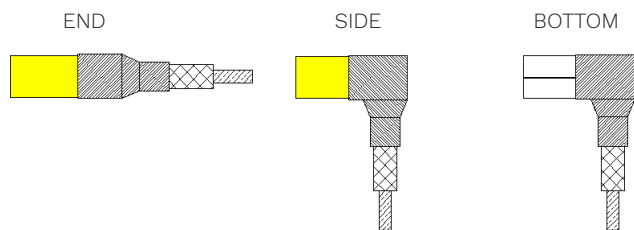

RATED LUMEN MAINTENANCE

All configurations	L70>50,000h
--------------------	-------------

DIMENSIONS

W x H (mm)	20 x 20
L (mm)	5000 (standard reel). Customised length available (1000-8000)
L1 (mm)	300

POWER ENTRY OPTIONS

MOUNTING

Side bend $\leq 200\text{mm}$

ALUMINIUM CLIP

ALUMINIUM PROFILE

PERFORMANCE

PRODUCT	BEND	SIZE (mm)	OPTICS	POWER (W)	CCT (K)	CRI	Lm	Lm/W
SKYLINE FLEX	SIDE BEND	1515	Diffused	5	4000	80	375	75
SKYLINE FLEX	SIDE BEND	1515	Diffused	10	4000	80	700	70
SKYLINE FLEX	SIDE BEND	1515	Diffused	15	4000	80	975	65
SKYLINE FLEX	SIDE BEND	1515	Diffused	5	TW 2700-6500	80	300	60
SKYLINE FLEX	SIDE BEND	1515	Diffused	10	TW 2700-6500	80	550	55
SKYLINE FLEX	SIDE BEND	1515	Diffused	15	TW 2700-6500	80	750	50
SKYLINE FLEX	SIDE BEND	1515	Diffused	15	RGBW	80	450	30