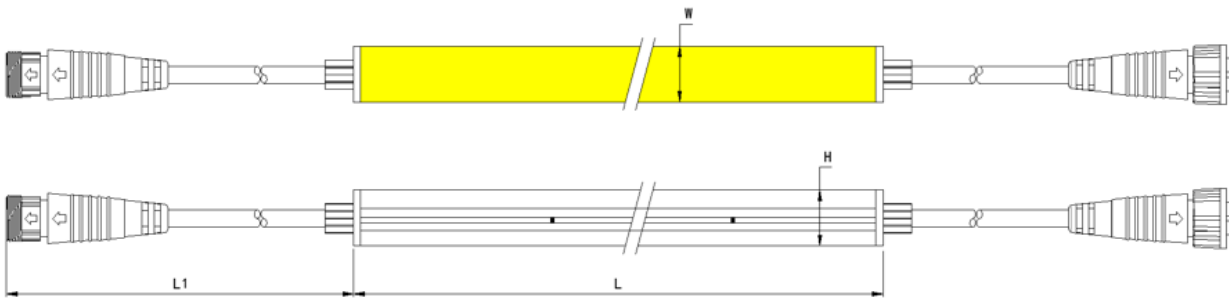

RATED LUMEN MAINTENANCE

All configurations	L70>50,000h
--------------------	-------------

DIMENSIONS

W x H (mm)	20 x 20
L (mm)	5000 (standard reel). Customised length available (1000-8000)
L1 (mm)	300

POWER ENTRY OPTIONS