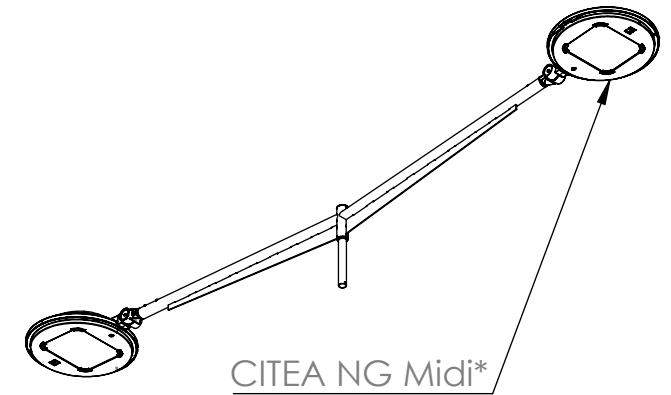

STADIO Top Double 1500		
Schröder Experts in lightability™	Scale: 1:20	Material: Steel Galvanised
	Date: 28.10.2021	Weight: 18.5Kg