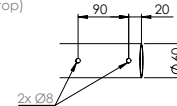

STADIO range

Interface datasheet

STADIO top single 500/1000/1500

Variant	L (Length)
Top simple 500	500
Top simple 1000	1000
Top simple 1500	1500

View A - Luminaire interface
(viewed from top)

STADIO top double 500/1000/1500

Variant	L (Length)
Top double 500	1000
Top double 1000	2000
Top double 1500	3000

View A - Luminaire interface
(viewed from top)

STADIO lateral & wall 500/1000/1500

Variant	L (Length)	E1 (Fixation holes)	E2 (Cable hole)
Lateral & Wall 500	300	180	105
Lateral & Wall 1000	1000	220	135
Lateral & Wall 1500	1500	240	195