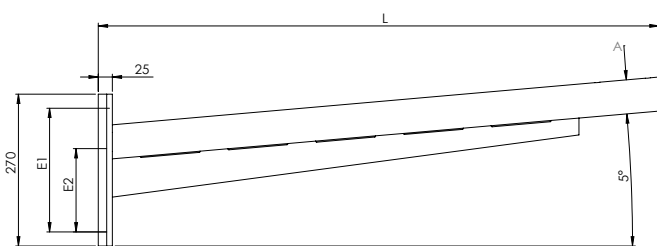

STADIO range

Interface datasheet

STADIO top single 500/1000/1500

Variant	L (Length)
Top simple 500	500
Top simple 1000	1000
Top simple 1500	1500

View A - Luminaire interface
(viewed from top)

STADIO top double 500/1000/1500

Variant	L (Length)
Top double 500	1000
Top double 1000	2000
Top double 1500	3000

View A - Luminaire interface
(viewed from top)

STADIO lateral & wall 500/1000/1500

Variant	L (Length)	E1 (Fixation holes)	E2 (Cable hole)
Lateral & Wall 500	300	180	105
Lateral & Wall 1000	1000	220	135
Lateral & Wall 1500	1500	240	195

View A - Luminaire interface
(viewed from top)

Drilling information for lateral mounting on pole

Variant	E1	E2
Lateral 500	180	105
Lateral 1000	220	135
Lateral 1500	240	145