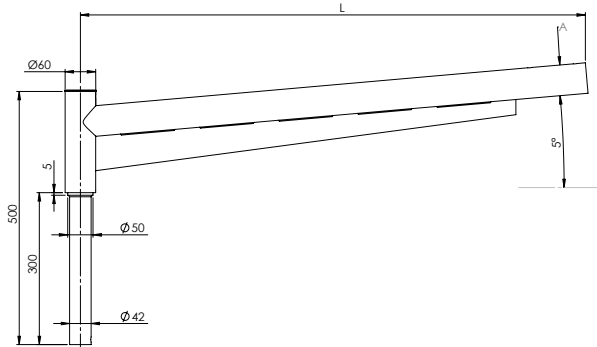

STADIO range

Interface datasheet

STADIO top single 500/1000/1500

Variant	L (Length)
Top simple 500	500
Top simple 1000	1000
Top simple 1500	1500

View A - Luminaire interface
(viewed from top)

STADIO top double 500/1000/1500

Variant	L (Length)
Top double 500	1000
Top double 1000	2000
Top double 1500	3000

View A - Luminaire interface
(viewed from top)

STADIO lateral & wall 500/1000/1500

Variant	L (Length)	E1 (Fixation holes)	E2 (Cable hole)
Lateral & Wall 500	300	180	105
Lateral & Wall 1000	1000	220	135
Lateral & Wall 1500	1500	240	195

View A - Luminaire interface
(viewed from top)

Drilling information for lateral mounting on pole

Variant	E1	E2
Lateral 500	180	105
Lateral 1000	220	135
Lateral 1500	240	145