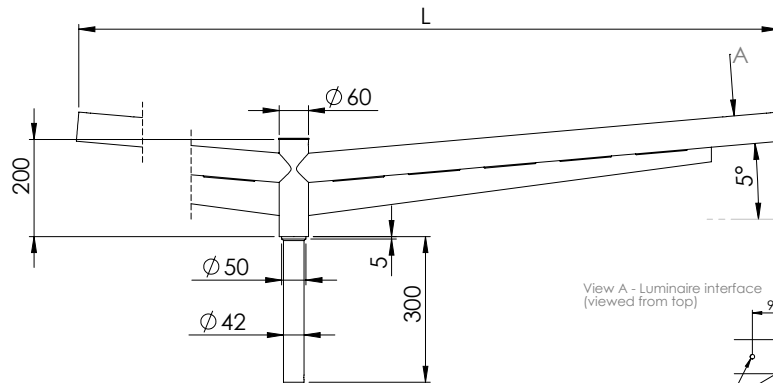

STADIO range

Interface datasheet

STADIO top single 500/1000/1500

Variant	L (Length)
Top simple 500	500
Top simple 1000	1000
Top simple 1500	1500

View A - Luminaire interface
(viewed from top)

STADIO top double 500/1000/1500

Variant	L (Length)
Top double 500	1000
Top double 1000	2000
Top double 1500	3000

View A - Luminaire interface
(viewed from top)

STADIO lateral & wall 500/1000/1500

Variant	L (Length)	E1 (Fixation holes)	E2 (Cable hole)
Lateral & Wall 500	300	180	105
Lateral & Wall 1000	1000	220	135
Lateral & Wall 1500	1500	240	195

View A - Luminaire interface
(viewed from top)

Drilling information for lateral mounting on pole

Variant	E1	E2
Lateral 500	180	105
Lateral 1000	220	135
Lateral 1500	240	145