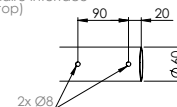

Variant	L (Length)
Top double 500	1000
Top double 1000	2000
Top double 1500	3000

View A - Luminaire interface
(viewed from top)

STADIO lateral & wall 500/1000/1500

Variant	L (Length)	E1 (Fixation holes)	E2 (Cable hole)
Lateral & Wall 500	300	180	105
Lateral & Wall 1000	1000	220	135
Lateral & Wall 1500	1500	240	195

View A - Luminaire interface
(viewed from top)

Drilling information for lateral mounting on pole

Variant	E1	E2
Lateral 500	180	105
Lateral 1000	220	135
Lateral 1500	240	145