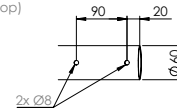

STADIO range

Interface datasheet

STADIO top single 500/1000/1500

Variant	L (Length)
Top simple 500	500
Top simple 1000	1000
Top simple 1500	1500

View A - Luminaire interface
(viewed from top)

STADIO top double 500/1000/1500

Variant	L (Length)
Top double 500	1000
Top double 1000	2000
Top double 1500	3000

View A - Luminaire interface
(viewed from top)

STADIO lateral & wall 500/1000/1500

Variant	L (Length)	E1 (Fixation holes)	E2 (Cable hole)
Lateral & Wall 500	300	180	105
Lateral & Wall 1000	1000	220	135
Lateral & Wall 1500	1500	240	195