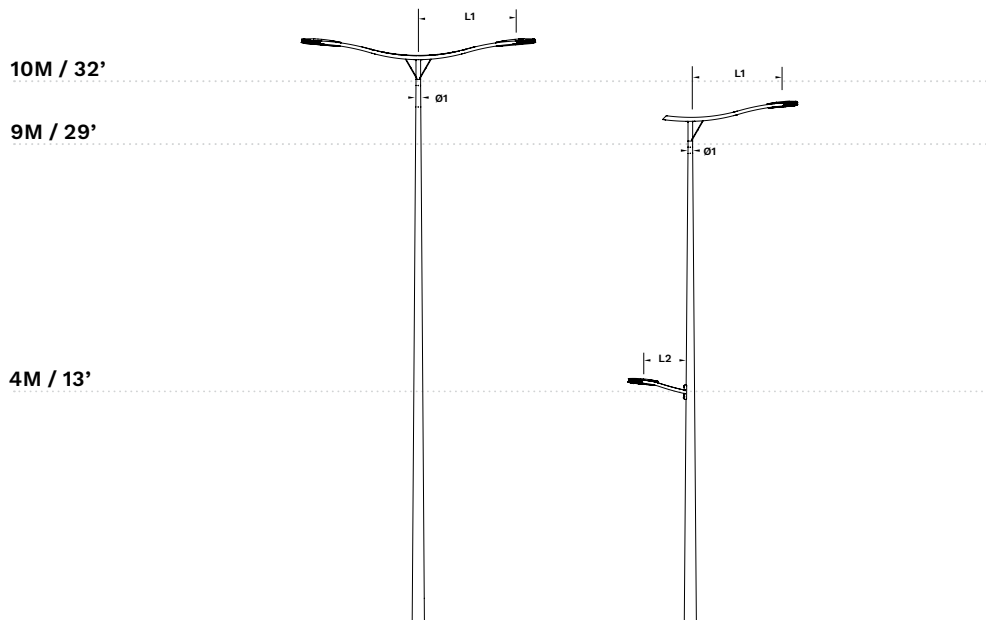

# LUCEA

Specifically designed for the YOA range, the LUCEA bracket perfectly integrates the luminaire between its two curved arms.

The LUCEA bracket provides a modern and elegant design that upgrade your lighting furniture and enhance the landscape both by day and by night.

This large family of brackets can adapt to all of your local configurations as it is available in multiple variants: single, double and wall-mounted version.

It is made of die-cast aluminum and is available in all standard Schröder colours. Certified for the loads defined in EN40, the LUCEA range can be installed on poles for CE marking.

### DIMENSIONS

L1 YOA Midi	1500mm   59"
L1 YOA Maxi	1600mm   63"
L2	710mm   28"
Ø1	76mm   3"

## PRODUCT VARIANTS

Type	Length (mm)	Ordering code	To pole			To luminaire		
			Diameter	Tube Penetrating (male)	Wall	YOA Midi - Stirrup fork prepared	YOA Maxi - Stirrup fork prepared	Lateral on pole min. diameter
Single	1500	YOAD110P	Ø76	x		x		
Double	1500	YOAD210P	Ø76	x		x		
Single	1600	YOAD120P	Ø76	x			x	
Double	1600	YOAD220P	Ø76	x			x	
Lateral & Wall	710	YOAD010P			x	x		> Ø85