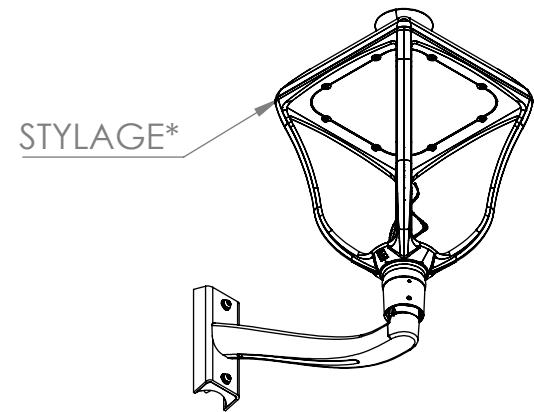

EVENS wall for pos top luminaire

Schröder
experts in lightab'ity™

Scale:1:20

Material: Aluminium

Date: 04-12-2020

Weight:4.9Kg

* More information on luminaire compatibility is available in the datasheet