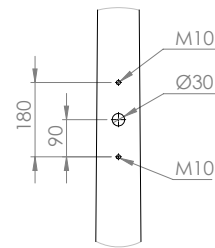

## Interface datasheet

EVENS 40x40

Poles requirements

EVENS ENCLOSING Ø60 LUMINAIRE

Poles requirements

EVENS WALL for pos top luminaire

Drilling information for lateral mounting on pole

EVENS WALL for suspende luminaire 1"

Drilling information for lateral mounting on pole