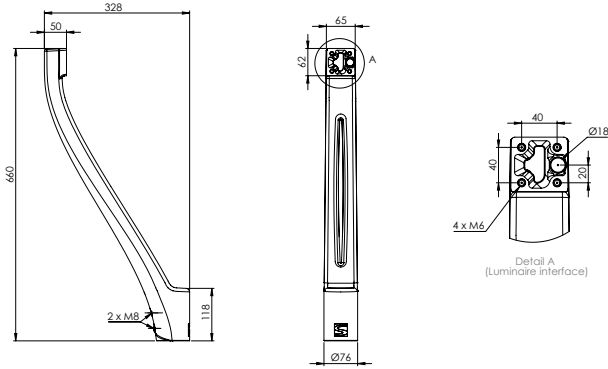

## Interface datasheet

EVENS 40x40

Poles requirements

EVENS ENCLOSING Ø60 LUMINAIRE

Poles requirements

EVENS WALL for pos top luminaire

Drilling information for lateral mounting on pole

EVENS WALL for suspende luminaire 1"

Drilling information for lateral mounting on pole