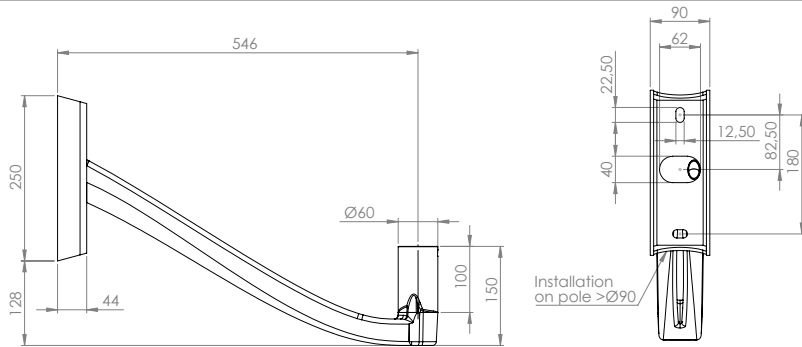

## Interface datasheet

EVENS 40x40

Poles requirements

EVENS ENCLOSING Ø60 LUMINAIRE

Poles requirements

EVENS WALL for pos top luminaire

Drilling information for lateral mounting on pole

EVENS WALL for suspende luminaire 1"

Drilling information for lateral mounting on pole