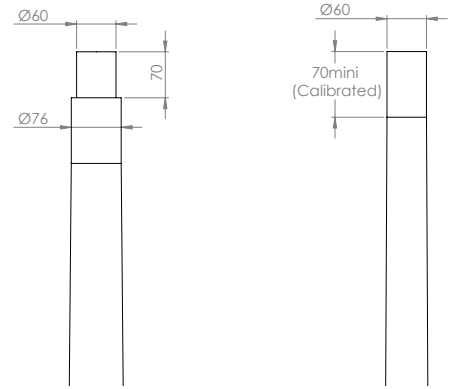

## Interface datasheet

EVENS 40x40

Poles requirements

EVENS ENCLOSING Ø60 LUMINAIRE

Poles requirements

EVENS WALL for pos top luminaire

Drilling information for lateral mounting on pole

EVENS WALL for suspende luminaire 1"

Drilling information for lateral mounting on pole