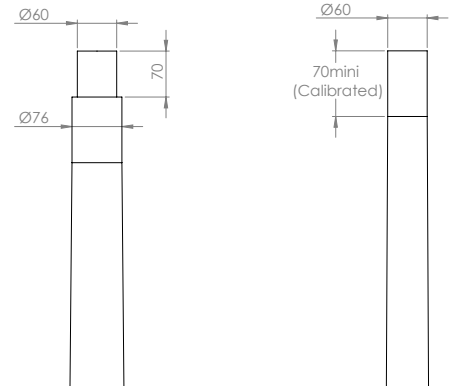

## Interface datasheet

EVENS 40x40

Poles requirements

EVENS ENCLOSING Ø60 LUMINAIRE

Poles requirements

EVENS WALL for pos top luminaire

Drilling information for lateral mounting on pole

EVENS WALL for suspende luminaire 1"

Drilling information for lateral mounting on pole