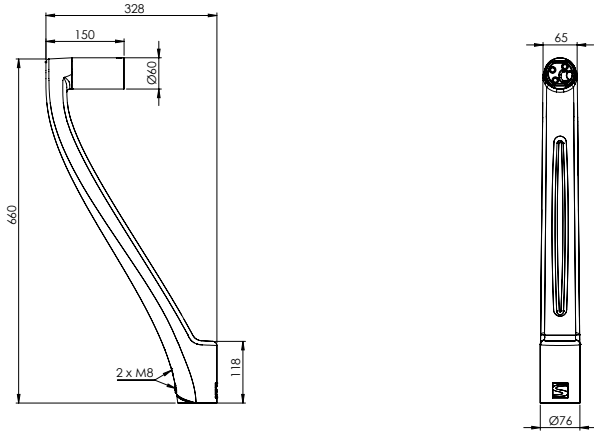

## Interface datasheet

EVENS 40x40

Poles requirements

EVENS ENCLOSING Ø60 LUMINAIRE

Poles requirements

EVENS WALL for pos top luminaire

Drilling information for lateral mounting on pole

EVENS WALL for suspende luminaire 1"

Drilling information for lateral mounting on pole