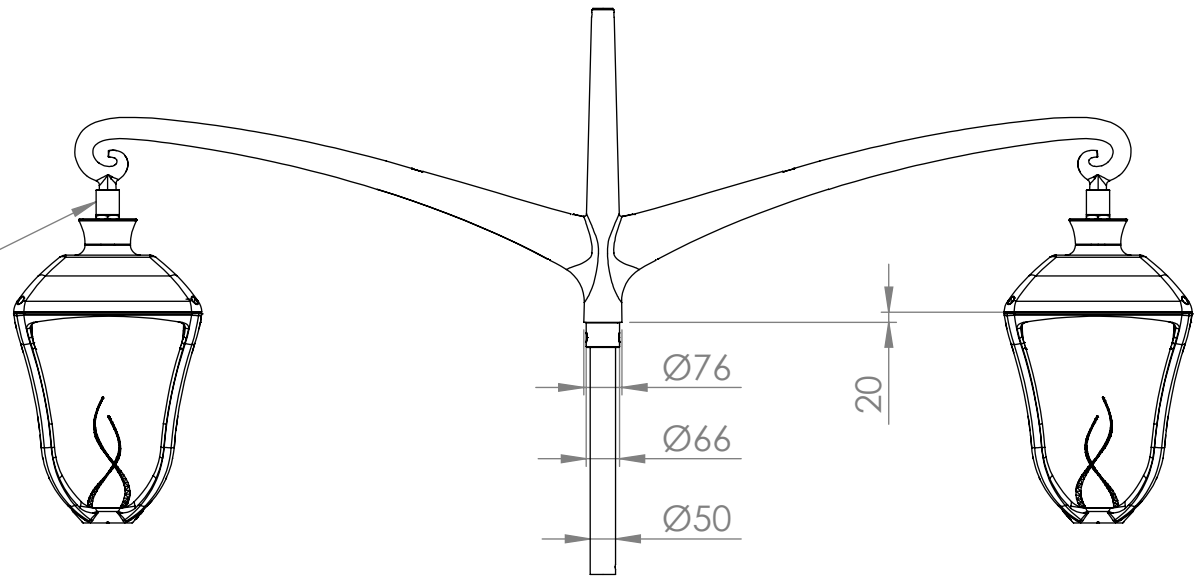

STYLAGE*

STYLAGE BRACKET Top Double 980 1"Gaz

Schröder
Experts in lightability™

Scale:1:15

Material: Aluminium

Date: 12-10-2020

Weight:9Kg