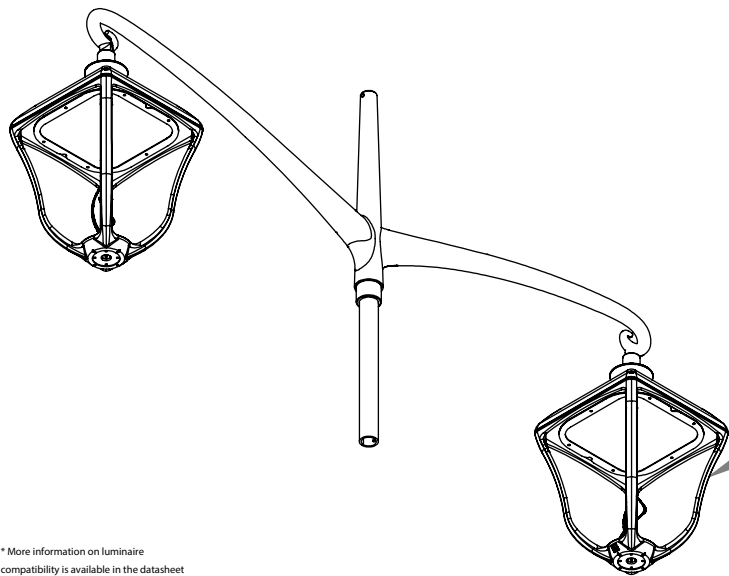

STYLAGE*

STYLAGE BRACKET Top Double 980 1"Gaz

Schröder
Experts in lightability™

Scale:1:15

Material: Aluminium

Date: 12-10-2020

Weight:9Kg