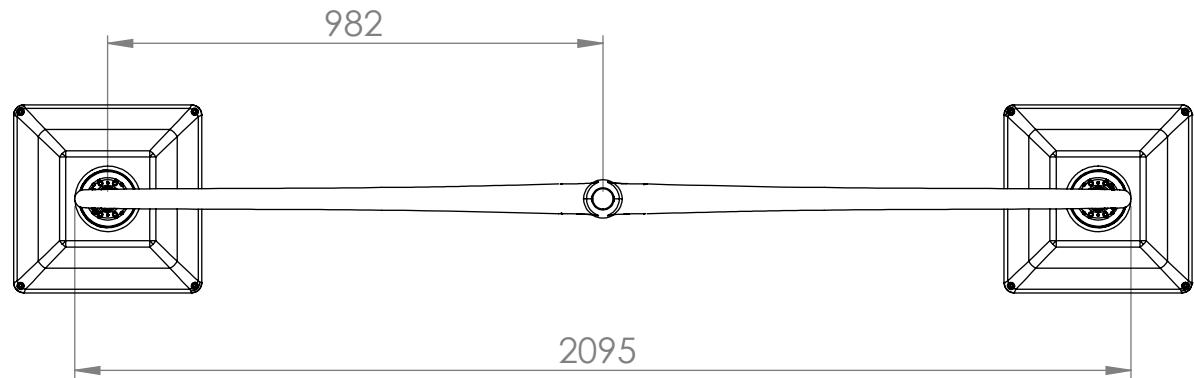

STYLAGE*

STYLAGE BRACKET Top Double 980 1"Gaz

Schröder
Experts in lightability™

Scale:1:15

Material: Aluminium

Date: 12-10-2020

Weight:9Kg