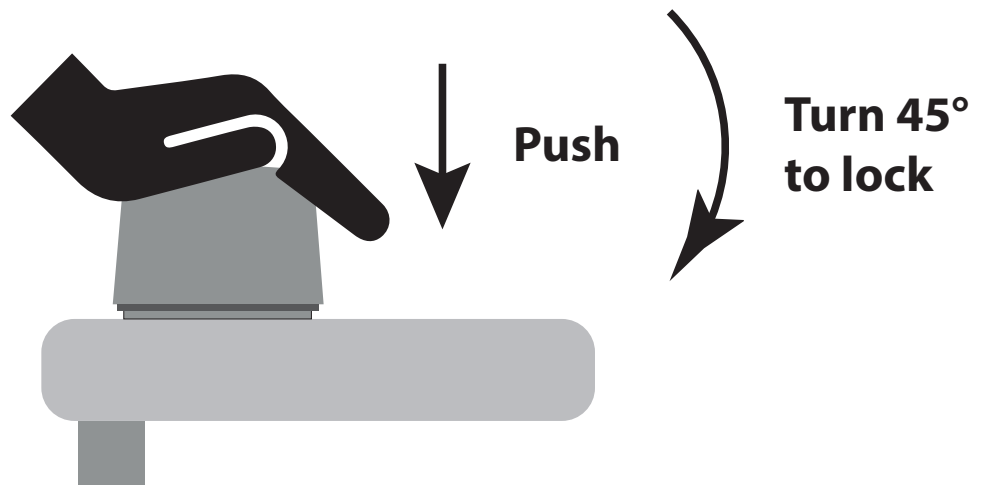

Owlet IoT Wireless Outdoor
Luminaire Controller LUCO P7 CM (cellular-mesh)
Installation Instruction

50 pc LUCO P7 CM

Startup Sequence

After first installation, once the mains is powered up and only during daytime the controller will run a light level test procedure automatically: