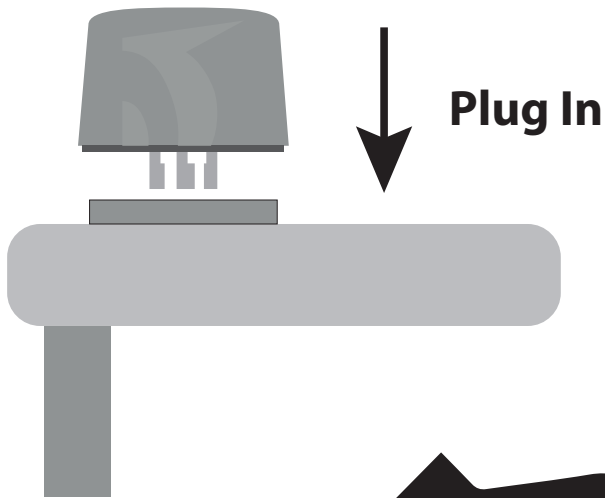

Owlet IoT Wireless Outdoor
Luminaire Controller LUCO P7 CM (cellular-mesh)
Installation Instruction

50 pc LUCO P7 CM

Startup Sequence

After first installation, once the mains is powered up and only during daytime the controller will run a light level test procedure automatically: