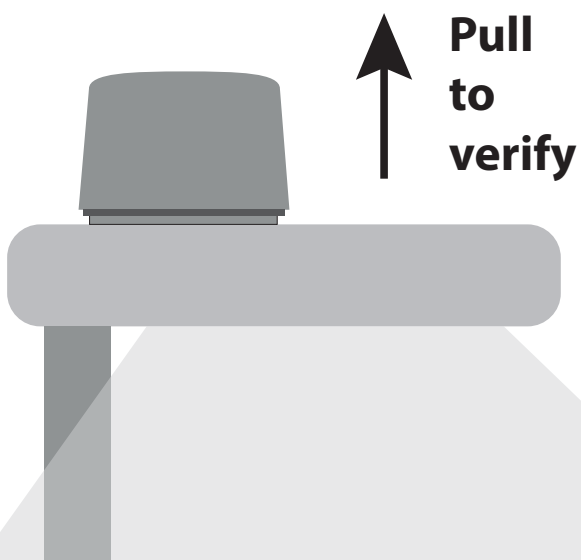

Owlet IoT Wireless Outdoor
Luminaire Controller LUCO P7 CM (cellular-mesh)
Installation Instruction

50 pc LUCO P7 CM

Startup Sequence

After first installation, once the mains is powered up and only during daytime the controller will run a light level test procedure automatically: