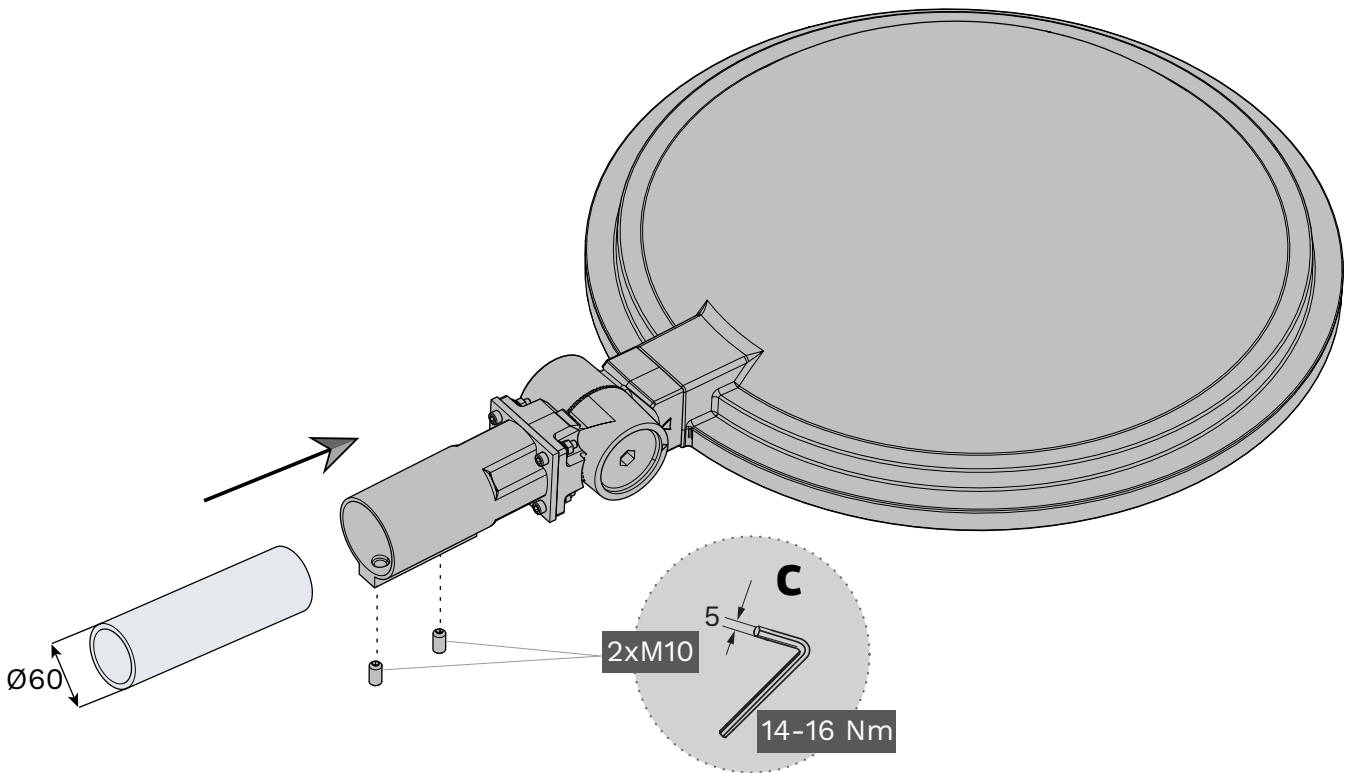

2 ENVELOPING