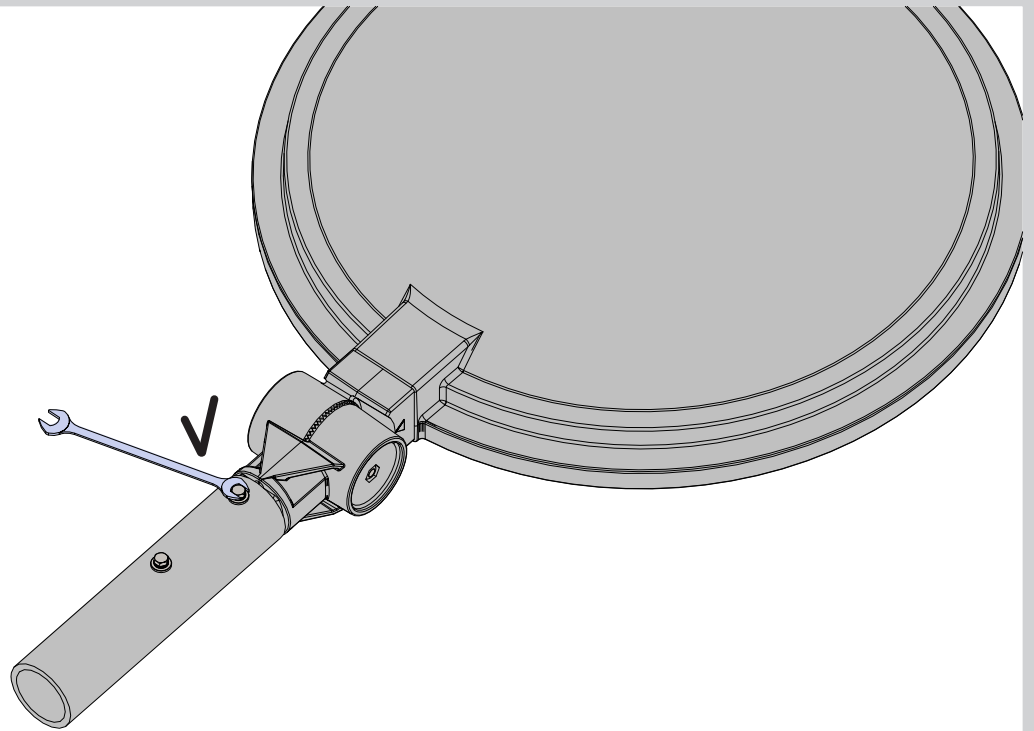

4 1"GAZ TUBE