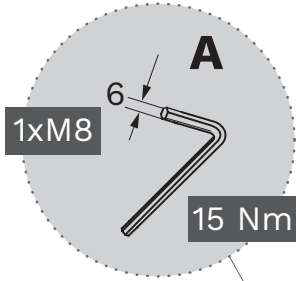

2 ENVELOPING