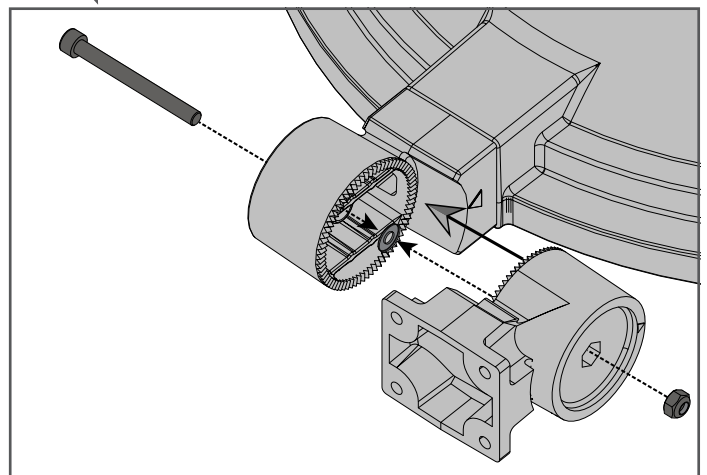

Schröder

CITEA NG Mini - Midi Side entry fixations with swivel

Installation instructions

1 DIRECT

1xM8

15 Nm