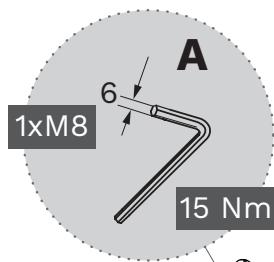

## CITEA NG Mini - Midi Side entry fixations with swivel

Installation instructions

### 1 DIRECT

1xM8

15 Nm