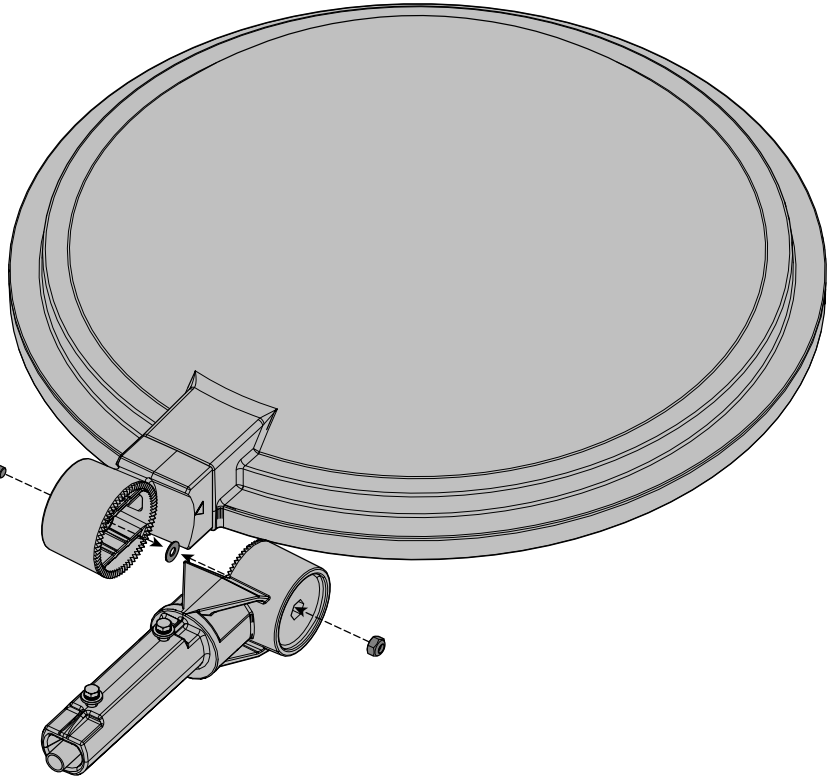

## CITEA NG Mini - Midi Side entry fixations with swivel

Installation instructions

## 4 1"GAZ TUBE