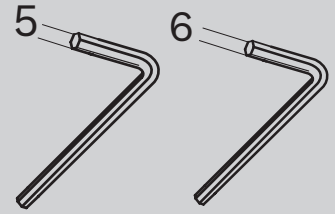

## CITEA NG Mini - Midi Side entry fixations with swivel

Installation instructions

### 1 DIRECT

1xM8

15 Nm

# 2 ENVELOPING

# 3 PENETRATING