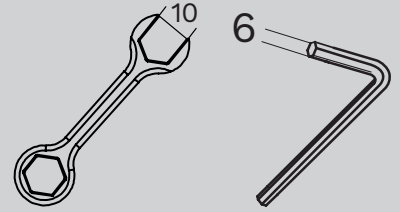

## CITEA NG Mini - Midi Side entry fixations with swivel

Installation instructions

### 1 DIRECT

1xM8

15 Nm

# 3 PENETRATING