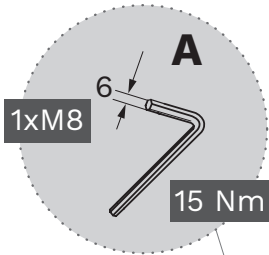

3 PENETRATING