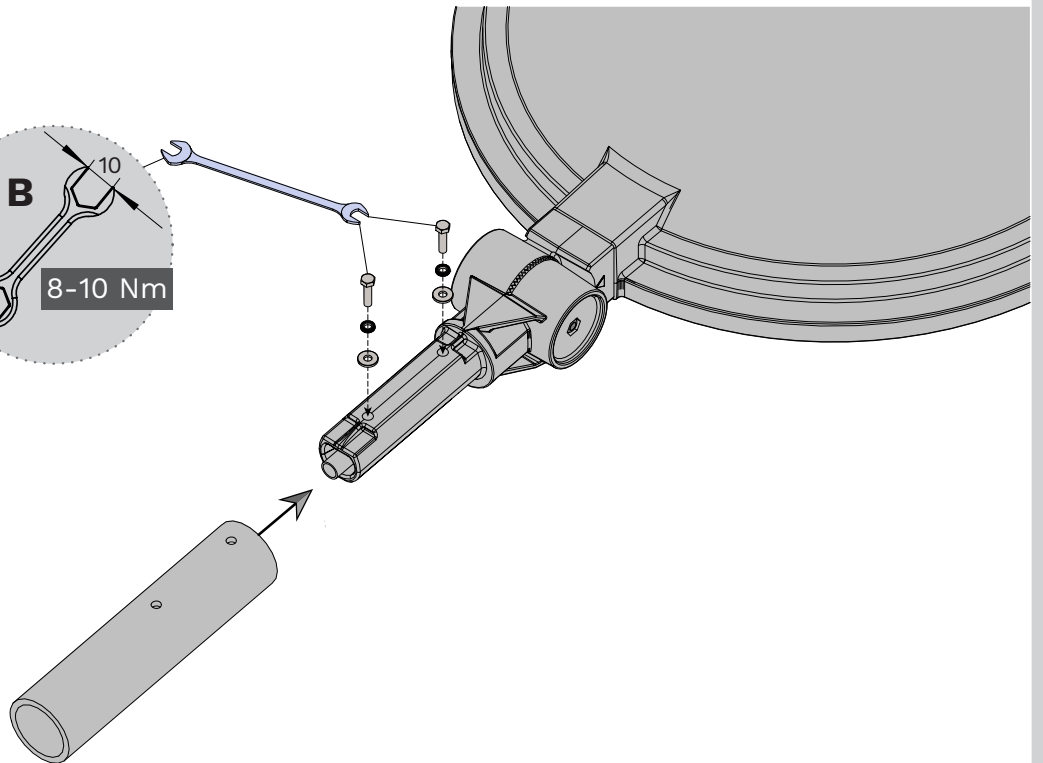

3 PENETRATING