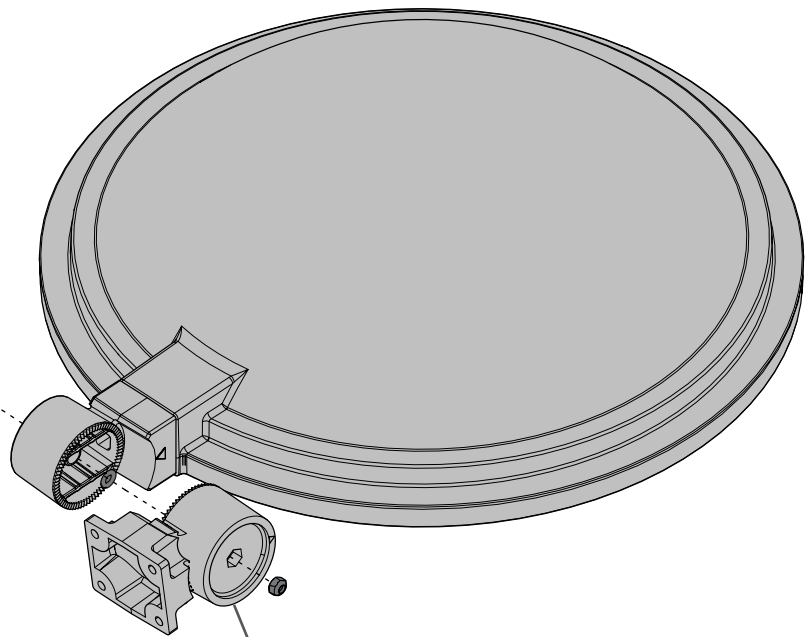

Schröder

CITEA NG Mini - Midi Side entry fixations with swivel

Installation instructions

1 DIRECT

1xM8

15 Nm