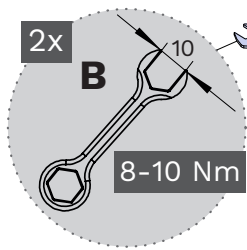

3 PENETRATING