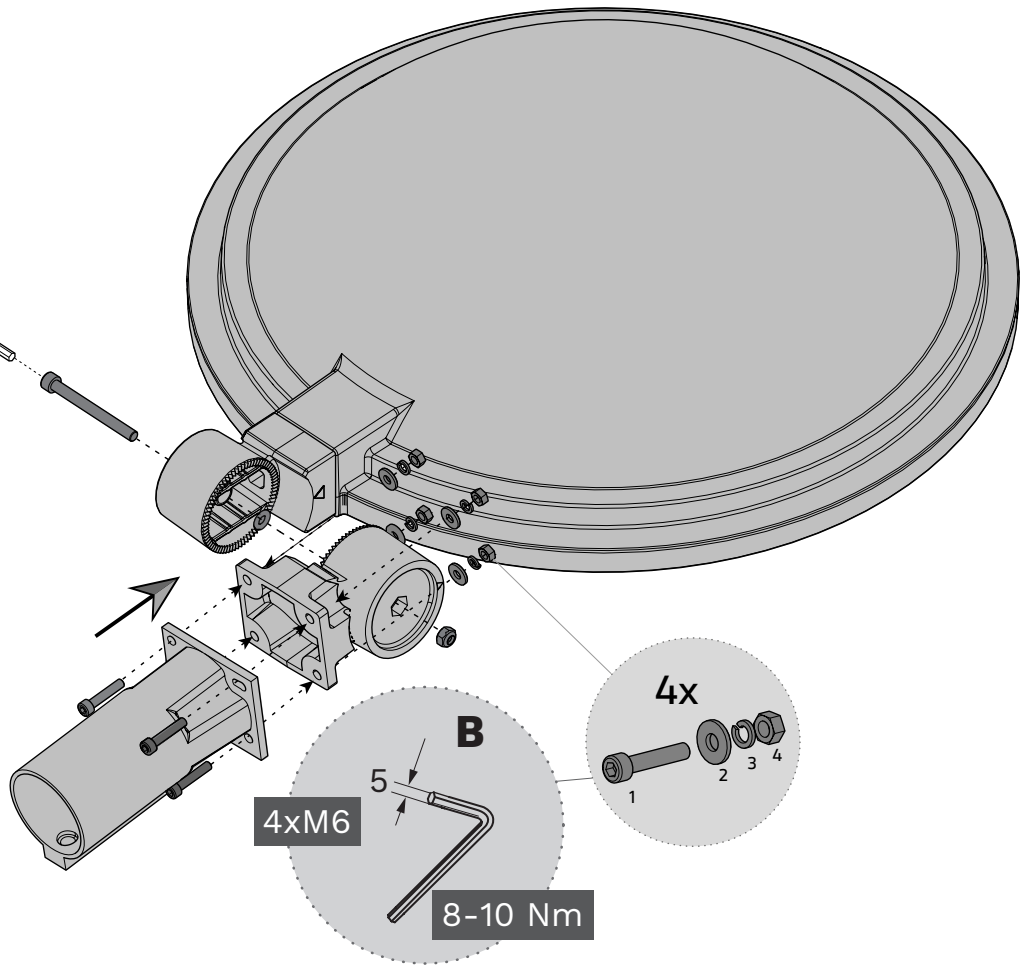

2 ENVELOPING